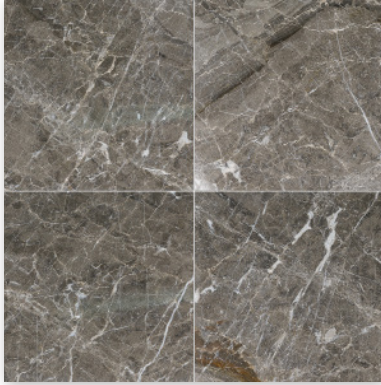

arctic gray polished marble
collection

T
TUREKS

arctic gray

arctic gray polished marblé 30,5 x 30,5 x 1 cm

floor / wall tiles

available sizes
 TL08108 7x14x1 cm
 TL04894 30,5x30,5x1 cm
 TL06716 30,5x61x1 cm
 TL05570 30,5x61x1,2 cm
 TL04853 45,7x45,7x1,2 cm
 TL06104 30x60 x2 cm
 TL08109 60x60x2 cm
 TL07676 61x61x2 cm
 SL00954 slab 2 cm
 SL00962 slab 3 cm

arctic gray polished marble

mosaics

MS01680
 arctic gray polished
 23 x 50 mm
 herringbone mosaic
 30,5x33,5x1 cm sheets

MS01681
 arctic gray polished
 23 mm
 30,5x30,5x1 cm sheets

MS01682
 arctic gray polished
 50 mm
 30,5x30,5x1 cm sheets