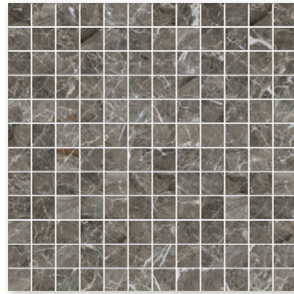

arctic gray polished marble
collection

T
TUREKS

arctic gray

arctic gray polished marblé 30,5 x 30,5 x 1 cm

floor / wall tiles

available sizes
 TL08108 7x14x1 cm
 TL04894 30,5x30,5x1 cm
 TL06716 30,5x61x1 cm
 TL05570 30,5x61x1,2 cm
 TL04853 45,7x45,7x1,2 cm
 TL06104 30x60 x2 cm
 TL08109 60x60x2 cm
 TL07676 61x61x2 cm
 SL00954 slab 2 cm
 SL00962 slab 3 cm

arctic gray polished marble

mosaics

MS01680
 arctic gray polished
 23 x 50 mm
 herringbone mosaic
 30,5x33,5x1 cm sheets

MS01681
 arctic gray polished
 23 mm
 30,5x30,5x1 cm sheets

MS01682
 arctic gray polished
 50 mm
 30,5x30,5x1 cm sheets