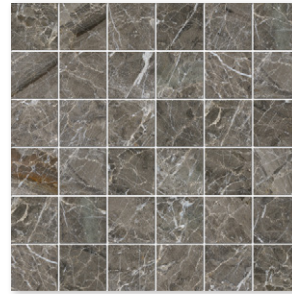

arctic gray polished marble
collection

T
TUREKS

arctic gray

arctic gray polished marblé 30,5 x 30,5 x 1 cm

floor / wall tiles

available sizes
 TL08108 7x14x1 cm
 TL04894 30,5x30,5x1 cm
 TL06716 30,5x61x1 cm
 TL05570 30,5x61x1,2 cm
 TL04853 45,7x45,7x1,2 cm
 TL06104 30x60 x2 cm
 TL08109 60x60x2 cm
 TL07676 61x61x2 cm
 SL00954 slab 2 cm
 SL00962 slab 3 cm

arctic gray polished marble

mosaics

MS01680
 arctic gray polished
 23 x 50 mm
 herringbone mosaic
 30,5x33,5x1 cm sheets

MS01681
 arctic gray polished
 23 mm
 30,5x30,5x1 cm sheets

MS01682
 arctic gray polished
 50 mm
 30,5x30,5x1 cm sheets