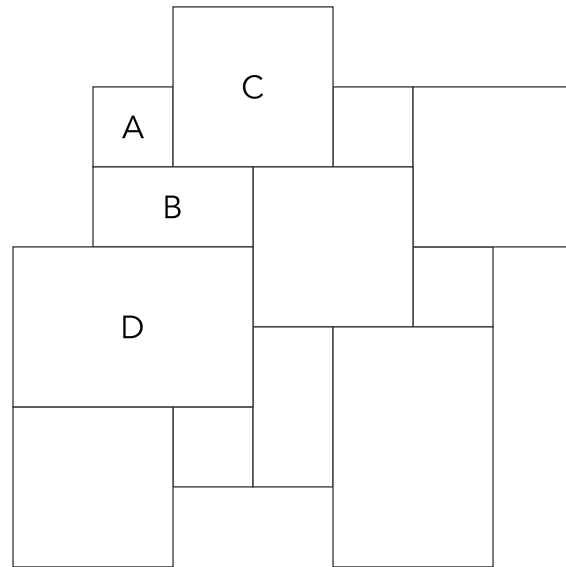

walnut dark

Please see page 14 for available tile sizes and patterns.

technical information

ashlar pattern layout

- A 15,2x15,2x3 cm 4 pcs in a set
- B 15,2x30,5x3 cm 2 pcs in a set
- C 30,5x30,5x3 cm 4 pcs in a set
- D 30,5x40,6x3 cm 2 pcs in a set

versailles pattern layout

- A 20x20x3 cm 4 pcs in a set
- B 20x40,6x3 cm 2 pcs in a set
- C 40,6x40,6x3 cm 4 pcs in a set
- D 40,6x61x3 cm 2 pcs in a set

available tile sizes

- 15,2x15,2x3 cm
- 15,2x30,5x3 cm
- 30,5x30,5x3 cm
- 30,5x40,6x3 cm
- 20x20x3 cm
- 20x40,6x3 cm
- 40,6x40,6x3 cm
- 40,6x61x3 cm