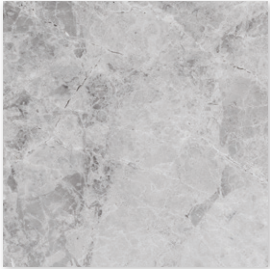

non-slip paver selection

daiana royal non/slip

non - slip paver selection

diana royal non-slip marble
TL07713 versailles pattern 1 1/4" (3 cm)

skyline non-slip marble
TL08054 versailles pattern 1 1/4" (3 cm)

available colors

diana royal

skyline

silver shadow

avalon

new tundra gray

champagne

fantasy white

ivory

walnut dark

Please see page 14 for available tile sizes and patterns.

antiqued paver selection

ivory antiqued versailles pattern

antiqued paver selection

diana royal antiqued marble
TL04925 versailles pattern 1/2" (1,2 cm)