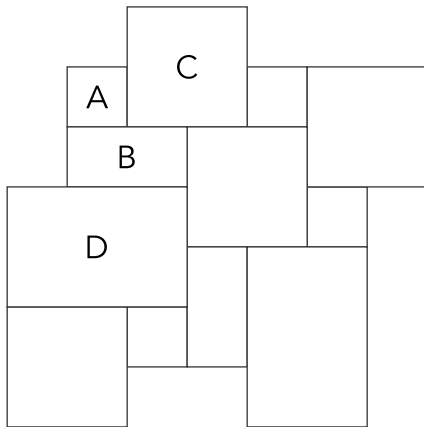

walnut dark

Please see page 14 for available tile sizes and patterns.

technical information

ashlar pattern layout

- A 15,2x15,2x3 cm 4 pcs in a set
- B 15,2x30,5x3 cm 2 pcs in a set
- C 30,5x30,5x3 cm 4 pcs in a set
- D 30,5x40,6x3 cm 2 pcs in a set

versailles pattern layout

- A 20x20x3 cm 4 pcs in a set
- B 20x40,6x3 cm 2 pcs in a set
- C 40,6x40,6x3 cm 4 pcs in a set
- D 40,6x61x3 cm 2 pcs in a set

available tile sizes

- 15,2x15,2x3 cm
- 15,2x30,5x3 cm
- 30,5x30,5x3 cm
- 30,5x40,6x3 cm
- 20x20x3 cm
- 20x40,6x3 cm
- 40,6x40,6x3 cm
- 40,6x61x3 cm