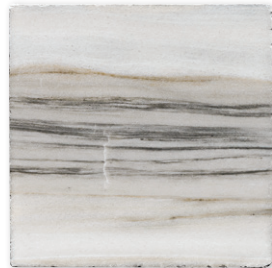

walnut dark antiqued travertine
TL02625 versailles pattern 1/2" (1,2 cm)

available colors

diana royal

skyline

silver shadow

avalon

champagne

fantasy white

ivory

walnut dark

new tundra gray

Please see page 14 for available tile sizes and patterns.

tumbled paver selection

walnut dark tumbled versailles pattern

tumbled paver selection

skyline tumbled marble
TL08061 versailles pattern 1/2" (1,2 cm)

ivory tumbled travertine
TL02112 versailles pattern 1 1/4" (3 cm)

available colors

diana royal

skyline

silver shadow

avalon

new tundra gray

champagne