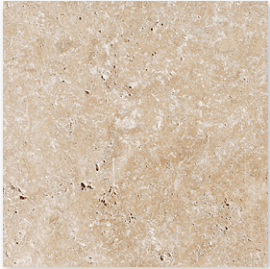

non-slip paver selection

daiana royal non/slip

non - slip paver selection

diana royal non-slip marble
TL07713 versailles pattern 1 1/4" (3 cm)

skyline non-slip marble
TL08054 versailles pattern 1 1/4" (3 cm)

available colors

diana royal

skyline

silver shadow

avalon

new tundra gray

champagne

fantasy white

ivory

walnut dark

Please see page 14 for available tile sizes and patterns.

antiqued paver selection

ivory antiqued versailles pattern

antiqued paver selection

diana royal antiqued marble
TL04925 versailles pattern 1/2" (1,2 cm)

walnut dark antiqued travertine
TL02625 versailles pattern 1/2" (1,2 cm)

available colors

diana royal

skyline

silver shadow

avalon

champagne

fantasy white