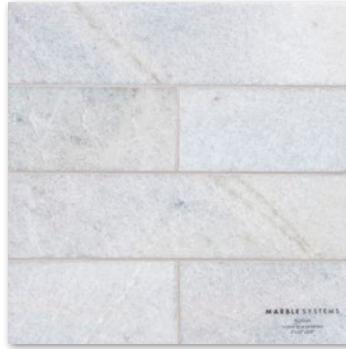

TL20165
crystal blue polished
7,6x30,5x1 cm