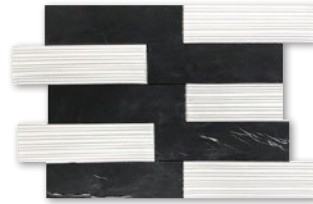

black honed 5x20x1 cm
ceramic 5x20x1 cm