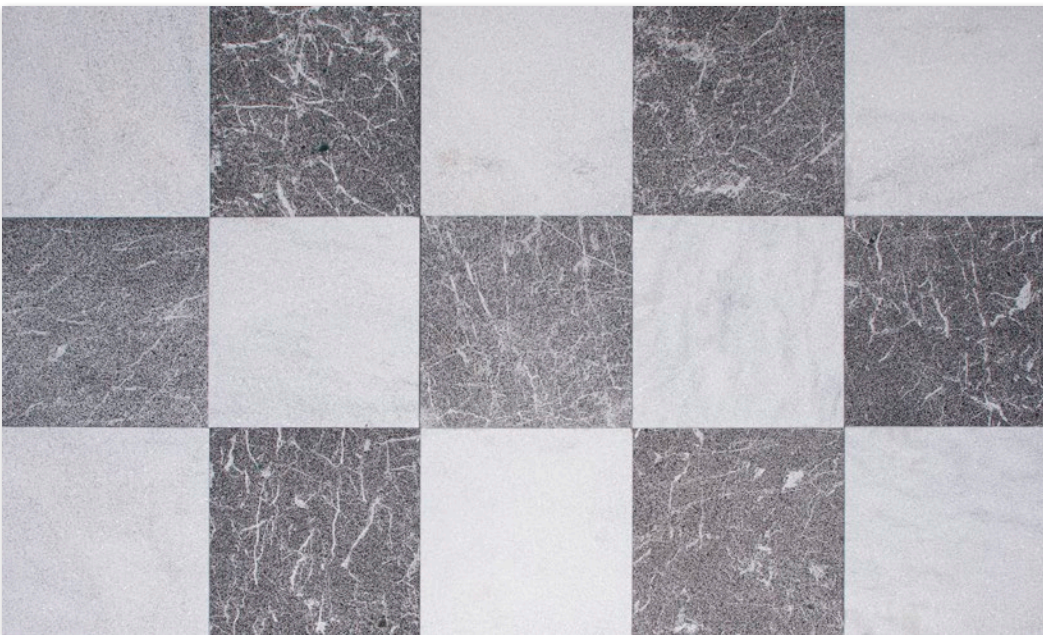

diana royal textura marble

TL08909 diana royal textura marble 20,3x20,3x3 cm

TL08903 diana royal textura marble 20,3x40,6x3 cm

majestic black & glacier checkerboard

- TL20212 majestic black honed 20x20x1,2 cm
- TL20213 majestic black honed 40,6x40,6x1,2 cm
- TL08699 glacier honed 20x20x1,2 cm
- TL05403 glacier honed 40,6x40,6x1,2 cm