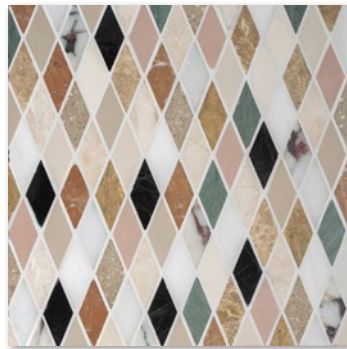

MS02196
hazem
blend color