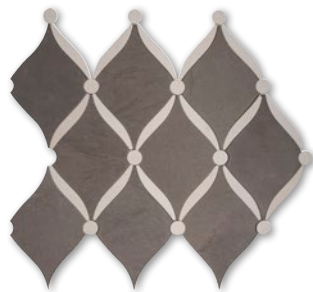

gray foussana honed
champagne honed
27,5x33,5x1 cm