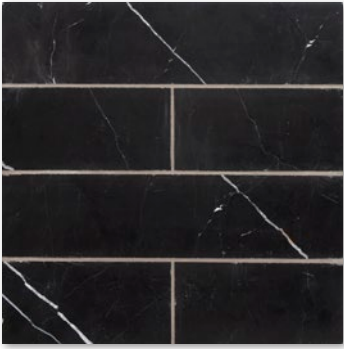

floor / wall tiles

TL20163
black polished
7,6x30,5x1 cm