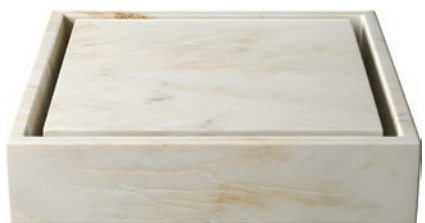

SN00268
calacatta amber marble bauhaus sink
50,8x50,8x - h: 15,2 cm
30 kg