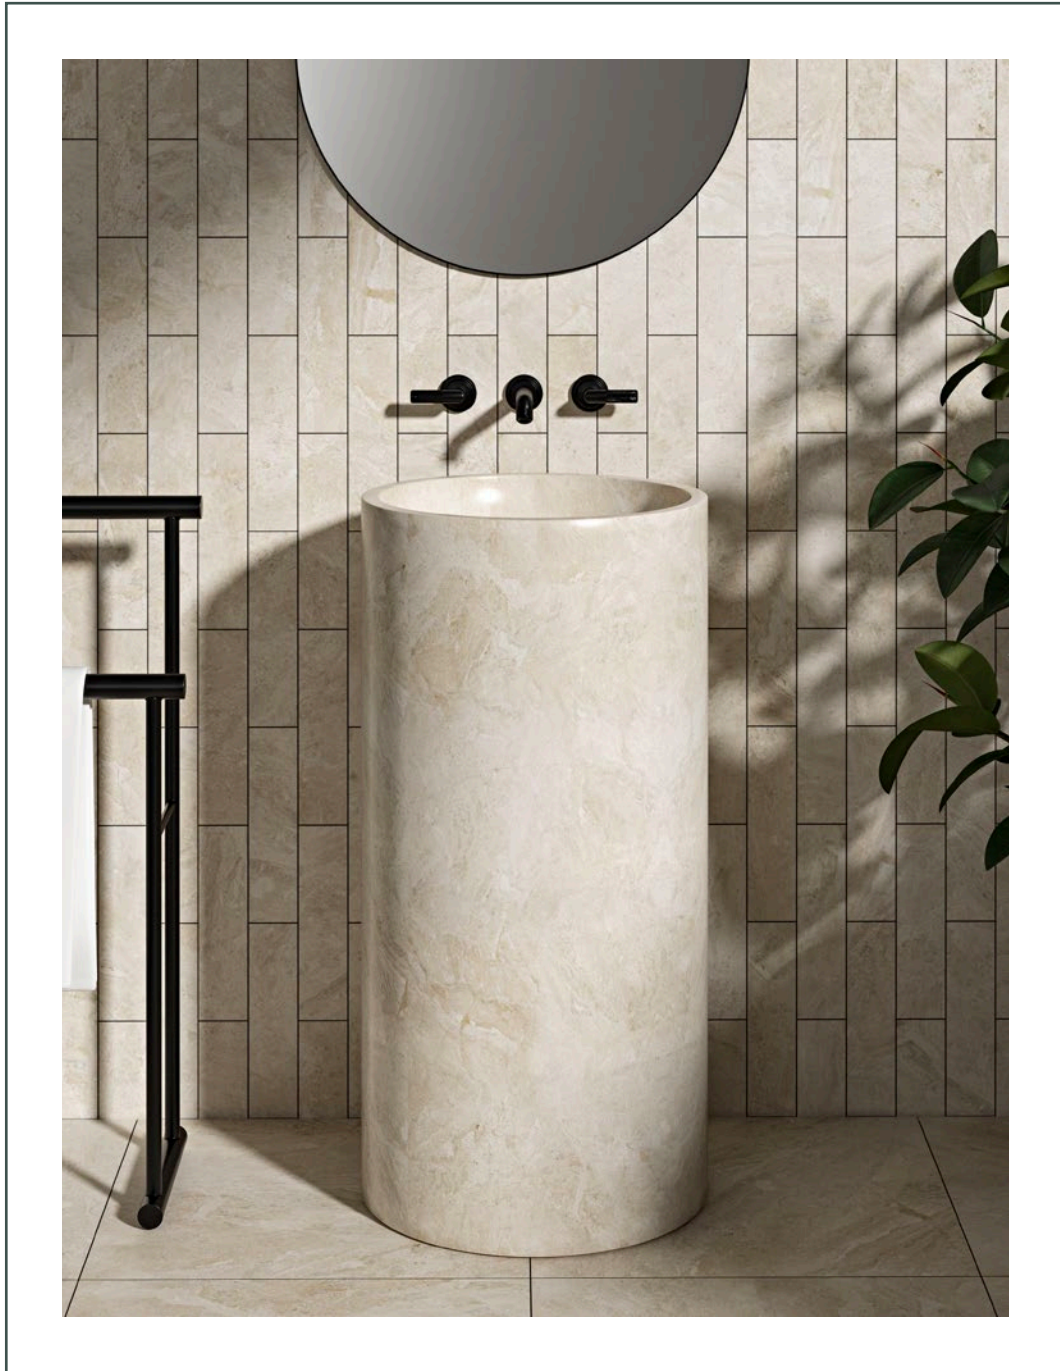

# SINKS & TUBS

COLLECTION

**T**  
TUREKS

iris black marble oasis sink - iris black marble honed fluted tile

oasis sink

SN00215  
diana royal marble oasis sink  
45,7x55,8 cm - h:15,2 cm  
40 kg

SN00216  
avalon marble oasis sink  
45,7x55,8 cm - h:15,2 cm  
40 kg