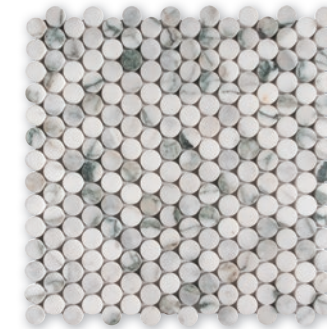

MS02168
penny round calacatta green honed marble
28,5x29,8x1 cm
area of coverage: 0.085 m²/pcs