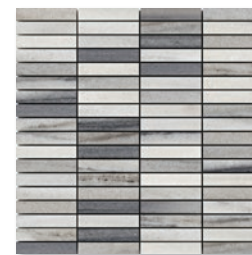

mosaics

MS01608  
skyline honed  
herringbone mosaic 1,5x5  
cm  
30,8x34x1 cm  
0.084 m<sup>2</sup>/pcs

MS01607  
skyline honed  
hexagon 5 cm  
26,3x30,5x1 cm  
0.080 m<sup>2</sup>/pcs

MS01600  
skyline honed modern  
staggered mosaic 1,5x7,6 cm  
30,5x30,5x1 cm  
0.093 m<sup>2</sup>/pcs

MS01601  
skyline honed modern  
staggered mosaic 3x15,2 cm  
30,5x30,5x1 cm  
0.093 m<sup>2</sup>/pcs

MS02303  
skyline honed  
herringbone 25x50 mm  
30,8x34x1 cm sheets  
0.090 m<sup>2</sup>/pcs

MS02309  
skyline honed  
herringbone 1,5x7,6 cm  
30,5x30,5x1 cm  
0.093 m<sup>2</sup>/pcs

MS02295  
skyline honed  
hexagon 25 mm  
29,2x31,1x1 cm sheets  
0.090 m<sup>2</sup> / pcs

MS02315  
skyline honed  
23x23 mm  
30,5x30,5x1 cm  
0.093 m<sup>2</sup>/pcs

MS90810  
skyline honed  
1,5x7,6 cm  
30,5x30,5x1 cm  
0.093 m<sup>2</sup>/pcs