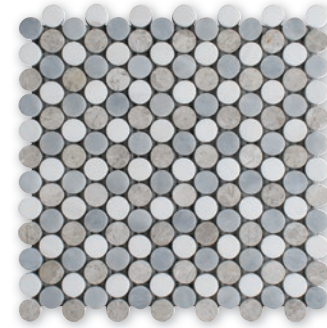

penny round mosaic

MS01910
penny round blend
snow white honed
silver shadow honed
allure light honed
25,5x30x1 cm
area of coverage: 0.077 m²/pcs