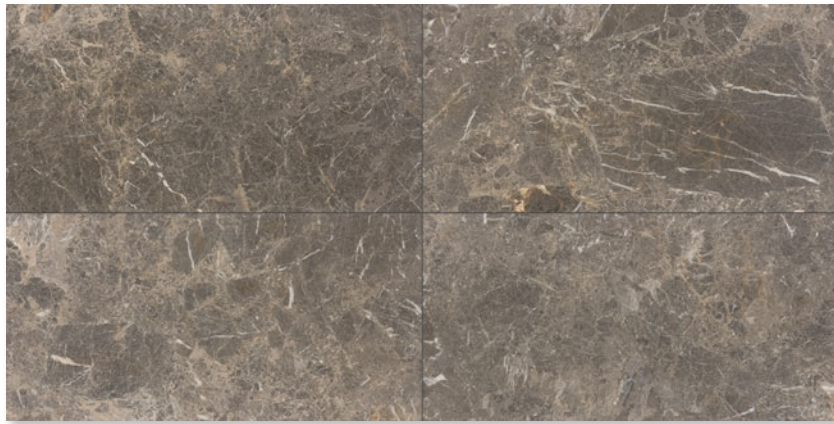

accessories

SP00880  
silver clouds polished  
corner shelf  
20,3x20,3x1,9 cm

SP00632  
silver clouds polished  
threshold 2 side bevelled  
10x91,4x1,9 cm

floor / wall tiles

- available sizes
- TL20584 7,6x30,5x1 cm
  - TL21025 30,5x30,5x1 cm
  - TL16353 30,5x61x1,2 cm
  - TL03326 30,5x30,5x1 cm polished