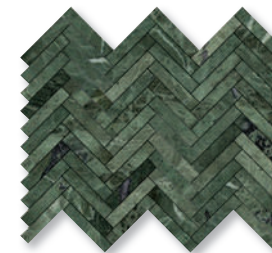

ML01008

verde tia honed  
pencil liner molding  
1,27x30,5x1,8 cm

mosaics

MS02376

verde tia honed marble  
hexagon 2,5 cm mosaic  
29,2x31,1x1 cm  
0.090 m<sup>2</sup>/pcs

MS02377

verde tia honed marble  
hexagon 5 cm mosaic  
26,3x30,5x1 cm  
0.08 m<sup>2</sup>/pcs