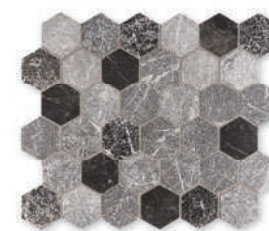

MS02007

iris black textured
5 cm mosaic hexagon
26,3x30,5x1 cm
0.080 m²/pcs