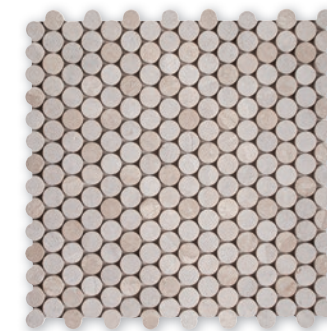

MS02171
penny round diana royal honed & leather marble
28,5x29,8x1 cm
area of coverage: 0.085 m²/pcs