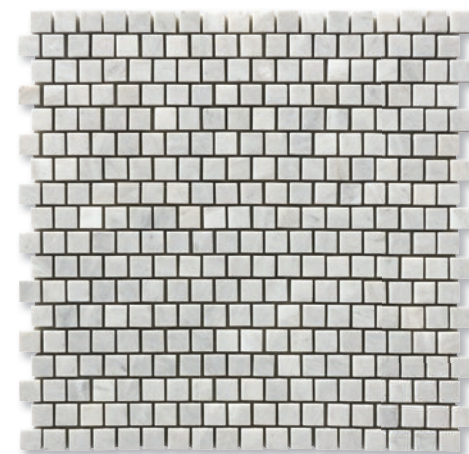

mosaics

MS02245
carrara blend honed marble
1,5x1,5 cm staggered mosaic
30,5x30,5x1 cm sheets
0.09 m2/pcs