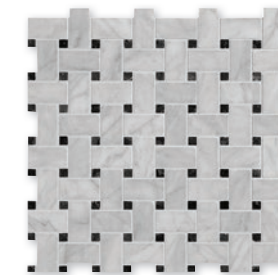

avenza honed marble

wall tile

TL05535  
avenza honed  
modern bevelled subway tile  
7x14x1 cm

mosaics

MS00736  
avenza honed  
2,5x2,5 cm  
30,5x30,5x1 cm  
0.093 m<sup>2</sup>/pcs

MS00482  
avenza honed  
hexagon 5 cm  
26,3x30,5x1 cm  
0.080 m<sup>2</sup>/pcs