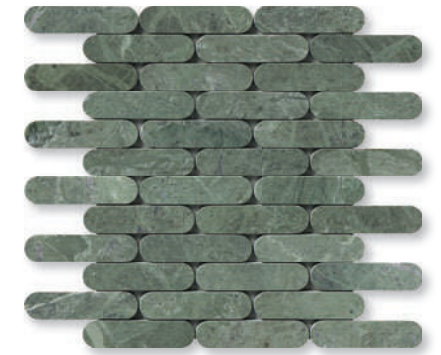

## mosaics

MS02557  
calacatta amber honed  
pill mosaic  
30,5x30,5x1 cm sheets  
0.093 m2/pcs

MS02558  
calacatta viola honed  
pill mosaic  
30,5x30,5x1 cm sheets  
0.093 m2/pcs

MS02559  
verde tia honed  
pill mosaic  
30,5x30,5x1 cm sheets  
0.093 m2/pcs