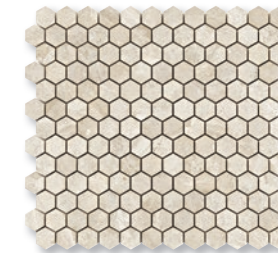

mosaics

MS02297
diana royal honed
hexagon nominal size 2,5
cm mosaic
28,5x31,15x1 cm sheets
0,088 m²/pcs