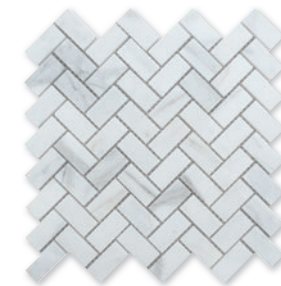

MS01859
calacatta gold royal
polished
herringbone 2,5x5 cm
30,8x34x1 cm
0.084 m²/pcs