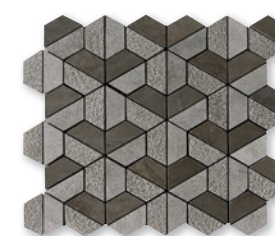

bosphorus honed limestone

mosaics

MS01299  
bosphorus  
5x5 cm textured mosaic  
30,5x30,5x1 cm  
0.093 m<sup>2</sup>/pcs

MS01289  
bosphorus  
full hexagon textured mosaic  
26,3x30,5x1 cm  
0.080 m<sup>2</sup>/pcs