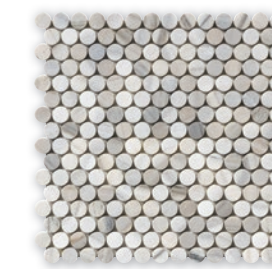

sykline cc leather marble

TL05936 skyline cross cut leather marble  
 40,6x61x1,2 cm

mosaics

MS01488  
 skyline leather marble  
 skyline polished marble  
 silver drop polished marble  
 braided hexagon  
 24,6x41,7x1 cm sheets  
 0,102 m2/pcs

MS01554  
 skyline full grain marble  
 autumn leaf  
 30x34,5x1 cm sheets  
 0,103 m2/pcs

MS02172  
 penny round  
 skyline honed & leather marble  
 28,5x29,8x1 cm sheets  
 0,085 m2/pcs

MS02325  
 skyline honed & leather marble  
 blend 1,5x7,6 cm mosaic  
 26,3x32,95x1 cm sheets  
 0,086 m2/pcs