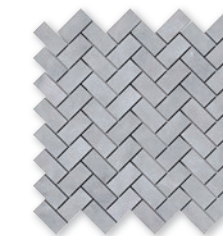

allure light honed 30,5x61 cm & allure polished - black honed york mosaic

floor / wall tiles

allure light honed marble

available tiles

- TL09356 7,6x30,5x1,2 cm
- TL06630 30,5x30,5x1 cm
- TL07686 30,5x61x1,2 cm
- TL20344 45,7x45,7x1,2 cm
- TL20019 30,5x61x1 cm

mosaics

MS02038  
allure light honed herringbone  
1,5x7,6 cm mosaic  
26,5x32,8x1 cm  
0.086 m<sup>2</sup>/pcs

MS02039  
allure light honed hexagon 5 cm  
26,3x30,5x1 cm  
0.080 m<sup>2</sup>/pcs

MS02299  
allure light honed herringbone 2,5x5 cm mosaic  
30,8x34x1 cm  
0.084 m<sup>2</sup>/pcs