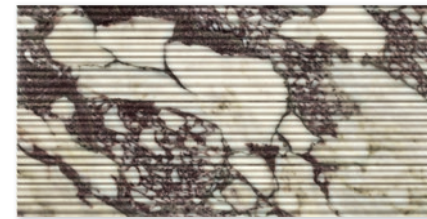

ML01035 calacatta viola honed marble
thin fluted tile
45,7x91,44x1,2 cm
0.418 m2/pcs