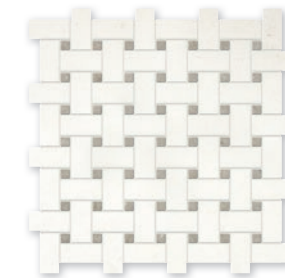

TL06715  
champagne line textured  
40,6x61x1,5 cm

mosaics

MS00424  
champagne honed  
5x5 cm  
30,5x30,5x1 cm  
0.093 m<sup>2</sup>/pcs

MS00863  
champagne honed  
hexagon 5 cm  
26,3x30,5x1 cm  
0.080 m<sup>2</sup>/pcs