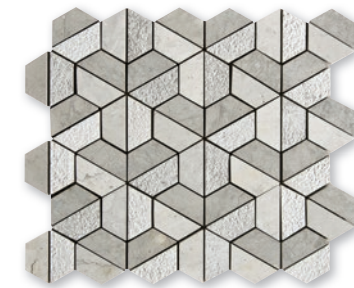

MS01268
britannia blend
3d hexagon textured mosaic
26,3x30,5x1 cm
0.080 m²/pcs