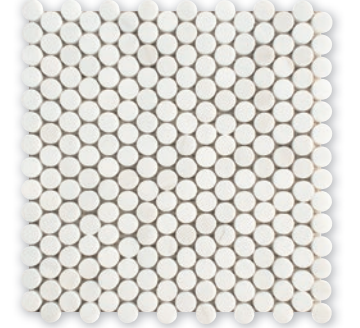

MS01915
penny round snow white honed
28,5x29,8x1 cm
area of coverage: 0.085 m²/pcs