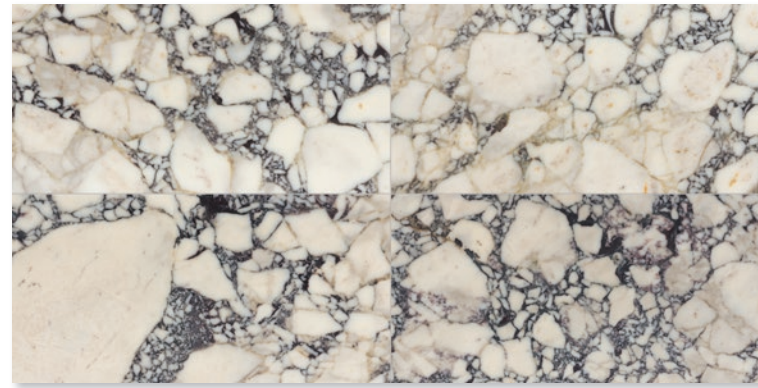

floor / wall tiles

calacatta picasso honed marble

available sizes :

- TL21076 7,6x30,5x1 cm
- TL21000 30,5x61x1 cm
- TL21001 30,5x61x1 cm (polished)
- TL21002 45,7x45,7x1 cm
- TL21003 61x61x1 cm

mosaics

moldings