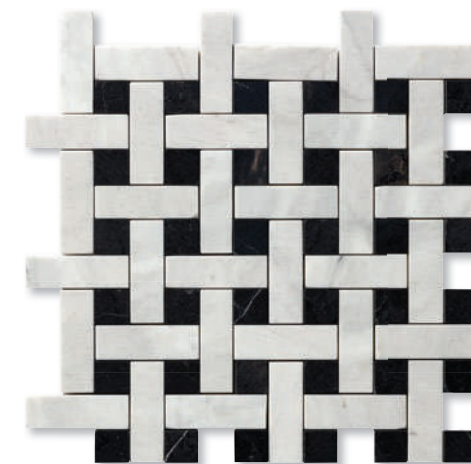

MS02248
carrara blend honed marble
black honed marble
basket weave 2,5x7,6 cm mosaic
32x32x1cm sheets
0.10 m2/pcs

Usage

- Bath Floors / Walls
- Commercial Interior Floors / Walls
- Residential Interior Floors / Walls
- Shower Floors / Walls

V3 = MODERATE VARIATION:
While the colors present on a single piece of tile will be indicative of the colors to be expected on the other tiles, the amount of colors on each piece may vary significantly. For example "that little bit of color" on one piece of tile may be the primary color on the next piece.