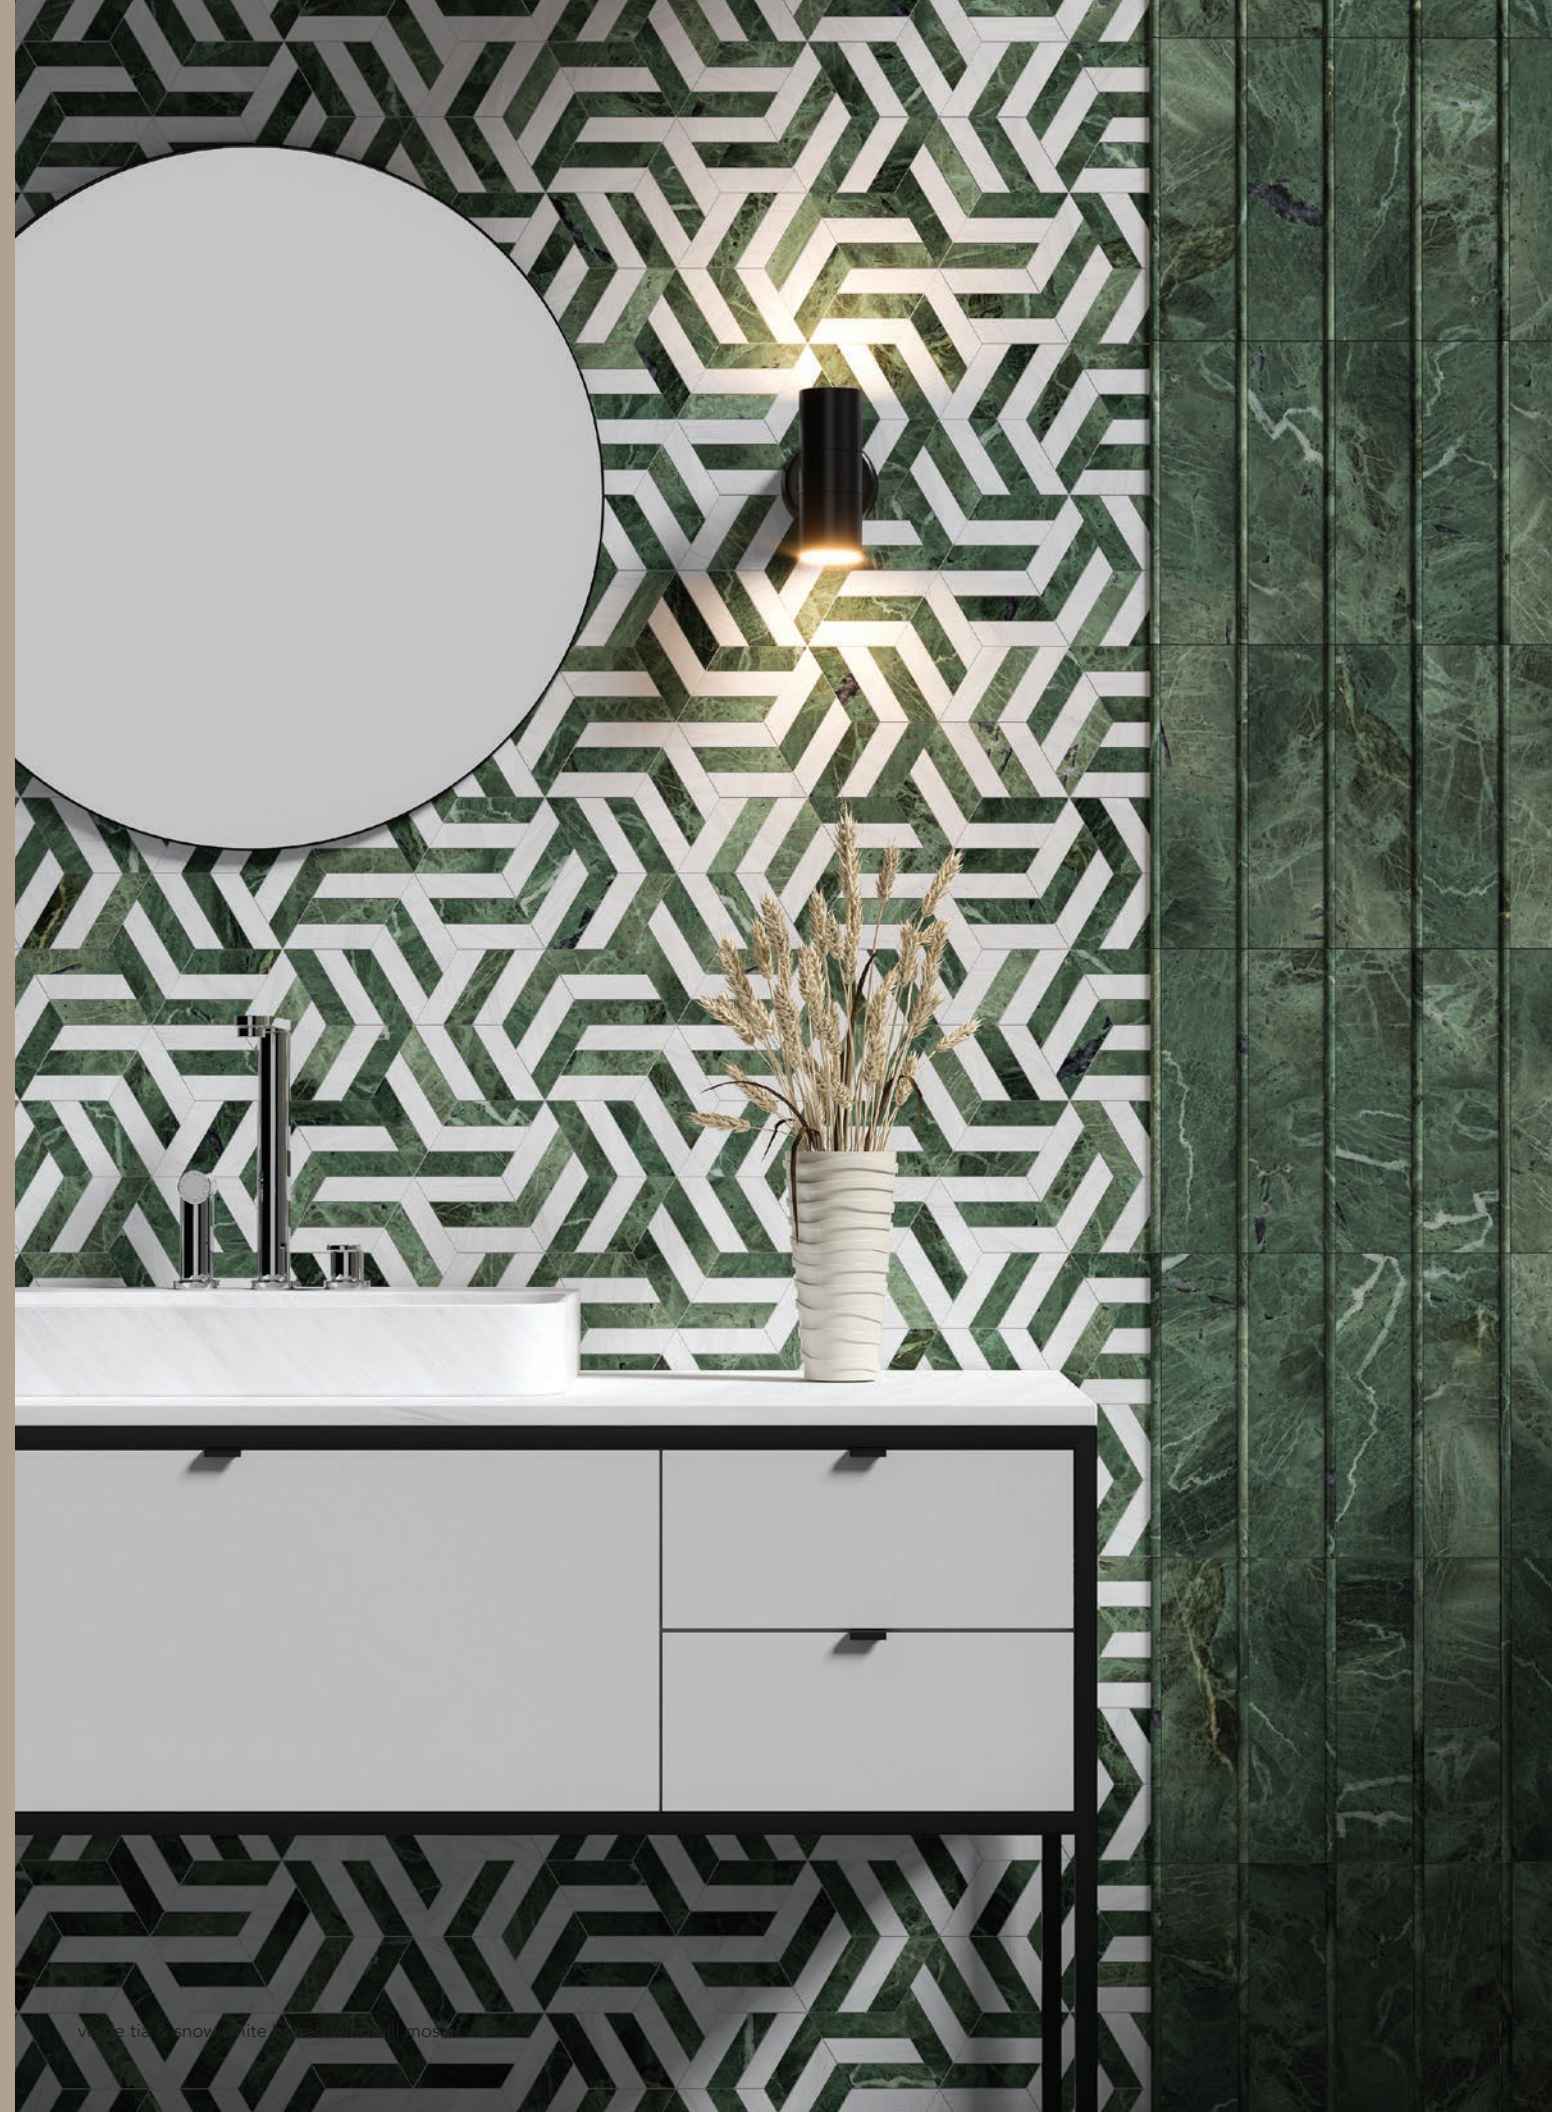

MS02300 vanilla honed marble  
herringbone 2,3x5 cm  
30,8x34x1 cm sheets  
0.104 m2/pcs

MS02306 vanilla honed marble  
herringbone 1,5x7,6 cm mosaic  
26,3x32,95x1 cm sheets  
0,086m2/pcs

MS02291 vanilla honed marble  
hexagon nominal size 2,5 cm mosaic  
29,2x31,1x1 cm sheets  
0,090 m2/pcs

MS02298 vanilla honed marble  
hexagon nominal size 5 cm  
mosaic  
26,3x30,5x1 cm sheets  
0,080 m2/pcs

mouldings

ML01001 vanilla honed marble  
modern base  
12x30,5x1 cm

ML01000 vanilla honed marble  
flatiron  
2,5x30,5x2 cm