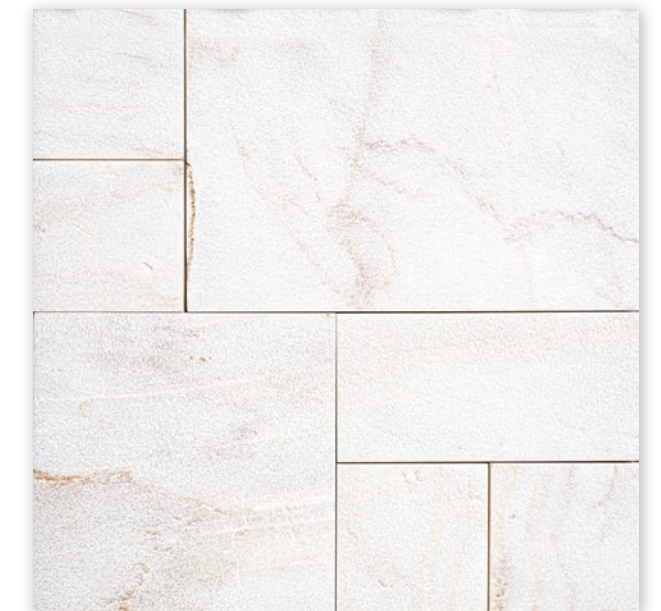

calacatta amber textura versailles pattern 3 cm