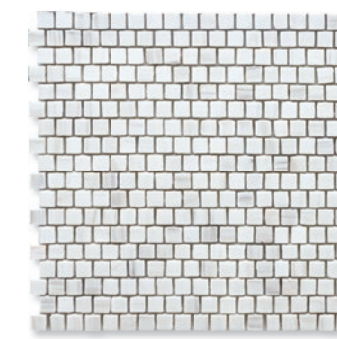

snow white honed marble
broken joint mosaic 15x15 mm
30,5x30,5x1 cm
0.093 m2/pcs