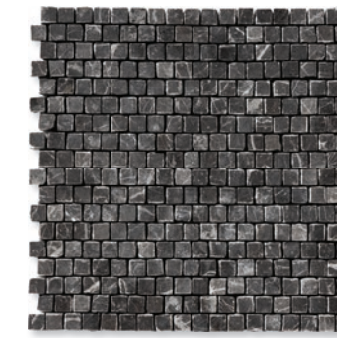

iris black honed marble
broken joint mosaic 15x15 mm
30,5x30,5x1,2 cm
0.093 m2/pcs