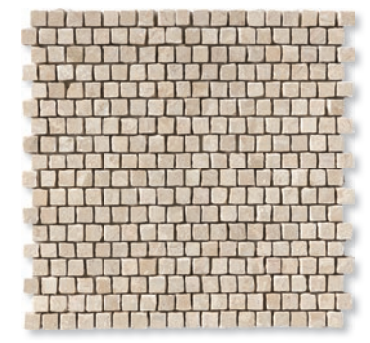

diana royal honed marble
broken joint mosaic 15x15 mm
30,5x30,5x1,2 cm
0.093 m2/pcs