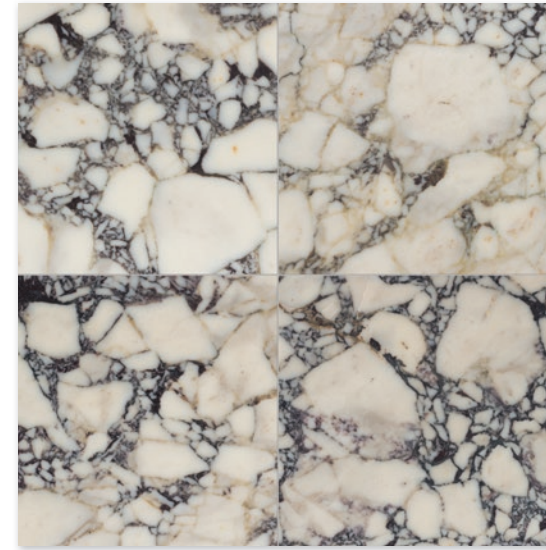

ML00829
 baltic gray polished
 pencil liner molding
 1,2x30,5x1,7 cm

ML00917
 baltic gray polished
 andorra molding
 5x30,5x2,5 cm

ML00828
 baltic gray polished
 modern base molding
 12,8x30,5x2,4 cm

calacatta picasso marble