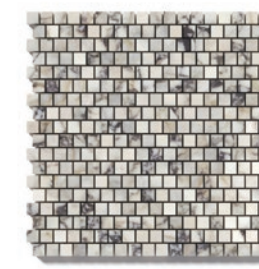

MS02606
calacatta picasso honed
1,5x1,5 cm staggered mosaic
30,5x30,5x1 cm sheets
0.093 m²/pcs

moldings

ML01112
calacatta picasso honed
flatrion trim
2,5x30,5x2 cm
0,0076 m²/pcs