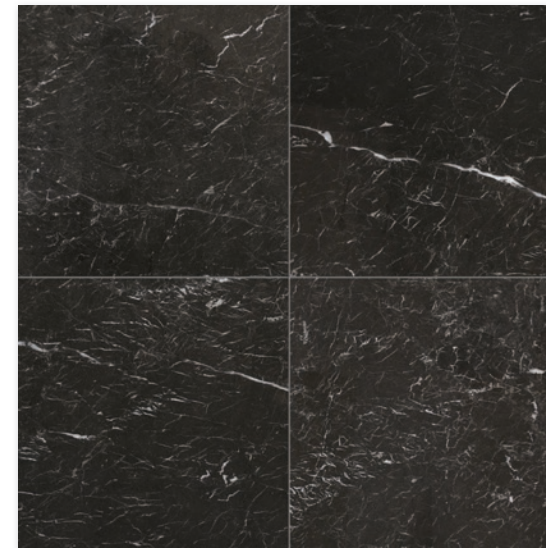

moldings

ML00800
 royal cream polished
 andorra molding
 5x30,5x2,5 cm

ML00801
 royal cream polished
 pencil liner molding
 1,2x30,5x1,7 cm

iris black marble

available sizes
 30 x 60 x 2 cm
 60 x 60 x 2 cm
 60x120x2 cm
 40x80x2 cm
 80x80x2 cm
 random slab 2 cm
 random slab 3 cm