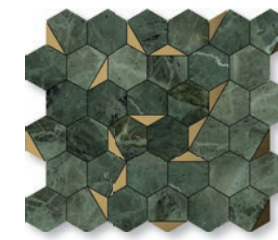

NW00173
verde tia & brass honed
hexan 5 cm mosaic
29,8x26x1 cm
0.07 m²/pcs