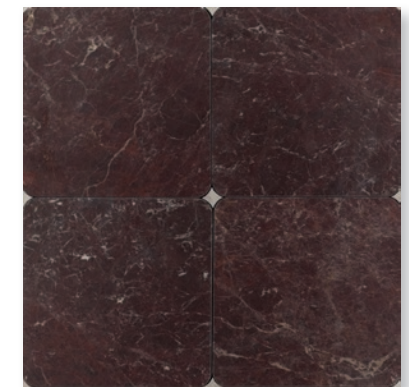

red bordeaux honed
britannia tumbled
victorian stars
40x40x1 cm sheets
0.16 m²/pcs